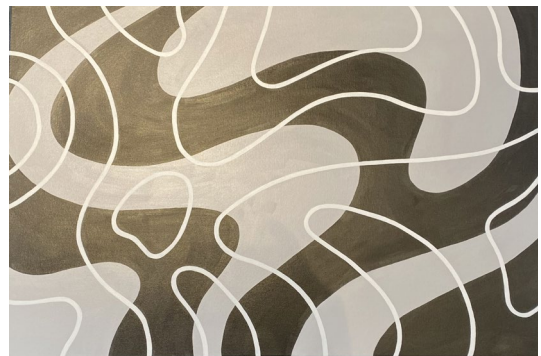

Pools by Shayla Nolan

Exhibition Checklist | July 22 – October 15, 2023

Black River, 2022

Shayla Nolan
24 × 36 × 1 in.
Acrylic on Stretched Canvas

Black Space, 2023

Shayla Nolan
8 × 8 in.
Acrylic on Cold Pressed Paper

Hibernation, 2023

Shayla Nolan
24 × 36 × 1 in.
Acrylic on Stretched Canvas

Lavender Mirror, 2023

Shayla Nolan

8 × 8 in.

Gouache and Acrylic on Cold Pressed Paper

Layered Gray, 2023

Shayla Nolan