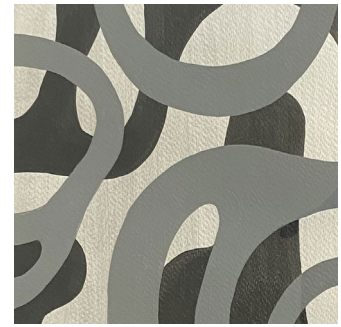

Layered Gray, 2023

Shayla Nolan

8 × 8 in.

Acrylic on Cold Pressed Paper