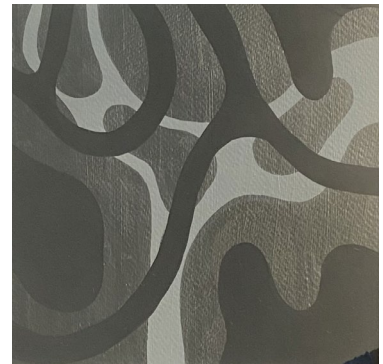

Pools by Shayla Nolan

Exhibition Checklist | July 22 – October 15, 2023

Black River, 2022

Shayla Nolan
24 × 36 × 1 in.
Acrylic on Stretched Canvas

Black Space, 2023

Shayla Nolan
8 × 8 in.
Acrylic on Cold Pressed Paper