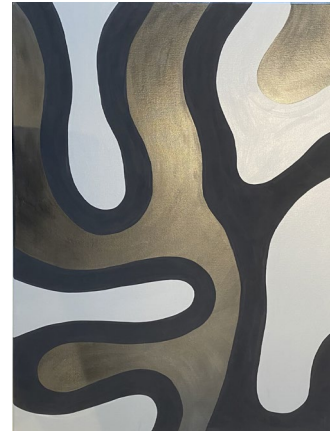

Pools by Shayla Nolan

Exhibition Checklist | July 22 – October 15, 2023

Black River, 2022

Shayla Nolan
24 × 36 × 1 in.
Acrylic on Stretched Canvas

Black Space, 2023

Shayla Nolan
8 × 8 in.
Acrylic on Cold Pressed Paper

Hibernation, 2023

Shayla Nolan
24 × 36 × 1 in.
Acrylic on Stretched Canvas

Lavender Mirror, 2023

Shayla Nolan

8 × 8 in.

Gouache and Acrylic on Cold Pressed Paper

Layered Gray, 2023

Shayla Nolan

14 × 14 in.

Acrylic on Stretched Canvas

Organic Neutral, 2023

Shayla Nolan

18 × 18 in.

Acrylic on Stretched Canvas

Pink Diamond, 2023

Shayla Nolan